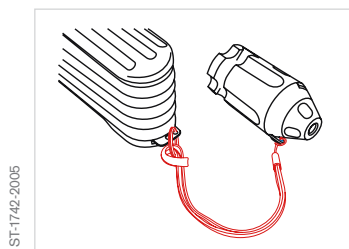

CONNECTING THE OPENER TO THE DRÄGER ACCURO HAND PUMP

SUBSIDIARIES

AUSTRALIA

Draeger Safety Pacific Pty. Ltd.
Axxess Corporate Park
Mt. Waverley. Vic 3149
Tel +61 3 92 65 50 00
Fax +61 3 92 65 50 95

CANADA

Draeger Canada Ltd.
7555 Danbro Crescent
Mississauga, Ontario L5N 6P9
Tel +1 905 821 8988
Fax +1 905 821 2565

P. R. CHINA

Beijing Fortune Draeger
Safety Equipment Co., Ltd.
Beijing 101300
Tel +86 10 80 49 80 00
Fax +86 10 80 49 80 05

FRANCE

Dräger Safety France S.A.S.
3c, Route de la Fédération
67025 Strasbourg Cedex
Tel +33 388 40 76 76
Fax +33 388 40 76 67

MEXICO

Draeger Safety S.A. de C.V.
Av. Peñuelas No. 5
Querétaro, Qro México
Tel +52 442 246 1113
Fax +52 442 246 1114

NETHERLANDS

Dräger Safety Nederland B.V.
Edisonstraat 53
2700 AH Zoetermeer
Tel +31 79 344 46 66
Fax +31 79 344 47 90

SINGAPORE

Draeger Safety Asia Pte. Ltd.
67 Ayer Rajah Crescent # 06 03
139950 Singapore
Tel +65 68 72 92 88
Fax +65 67 73 20 33

REP. OF SOUTH AFRICA

Dräger South Africa (Pty) Ltd.
P.O.Box 68601
Bryanston 2021
Tel +27 11 465 99 59
Fax +27 11 465 69 53

SPAIN

Draeger Safety Hispania S.A.
Calle Xaudaró 5
28034 Madrid
Tel +34 91 728 34 00
Fax +34 91 729 48 99

UNITED KINGDOM

Draeger Safety UK Ltd.
Kitty Brewster Industrial Estate
Blyth, Northumberland NE24 4RG
Tel +44 1670 352 891
Fax +44 1670 356 266

USA

Draeger Safety, Inc.
101 Technology Drive
Pittsburgh, PA 15275
Tel +1 412 787 8383
Fax +1 412 787 2207

Dräger Safety AG & Co. KGaA
Revalstrasse 1
23560 Luebeck, Germany
Tel +49 451 882 0
Fax +49 451 882 2080
www.draeger-safety.com