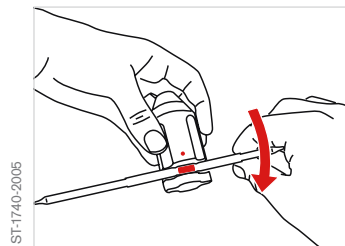

OPENING DRÄGER AMPOULE AND DOUBLE TUBES