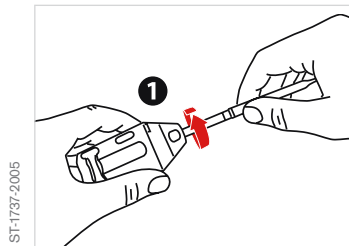

OPENING DRÄGER SHORT-TERM TUBES