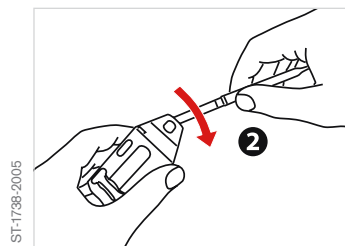

OPENING DRÄGER SHORT-TERM TUBES