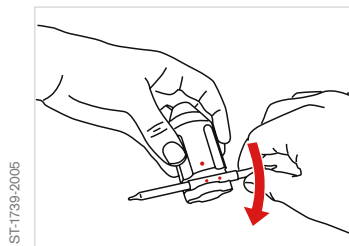

OPENING DRÄGER AMPOULE AND DOUBLE TUBES