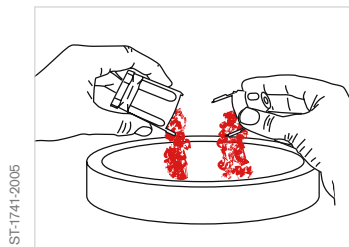

EMPTYING THE TUBE OPENER